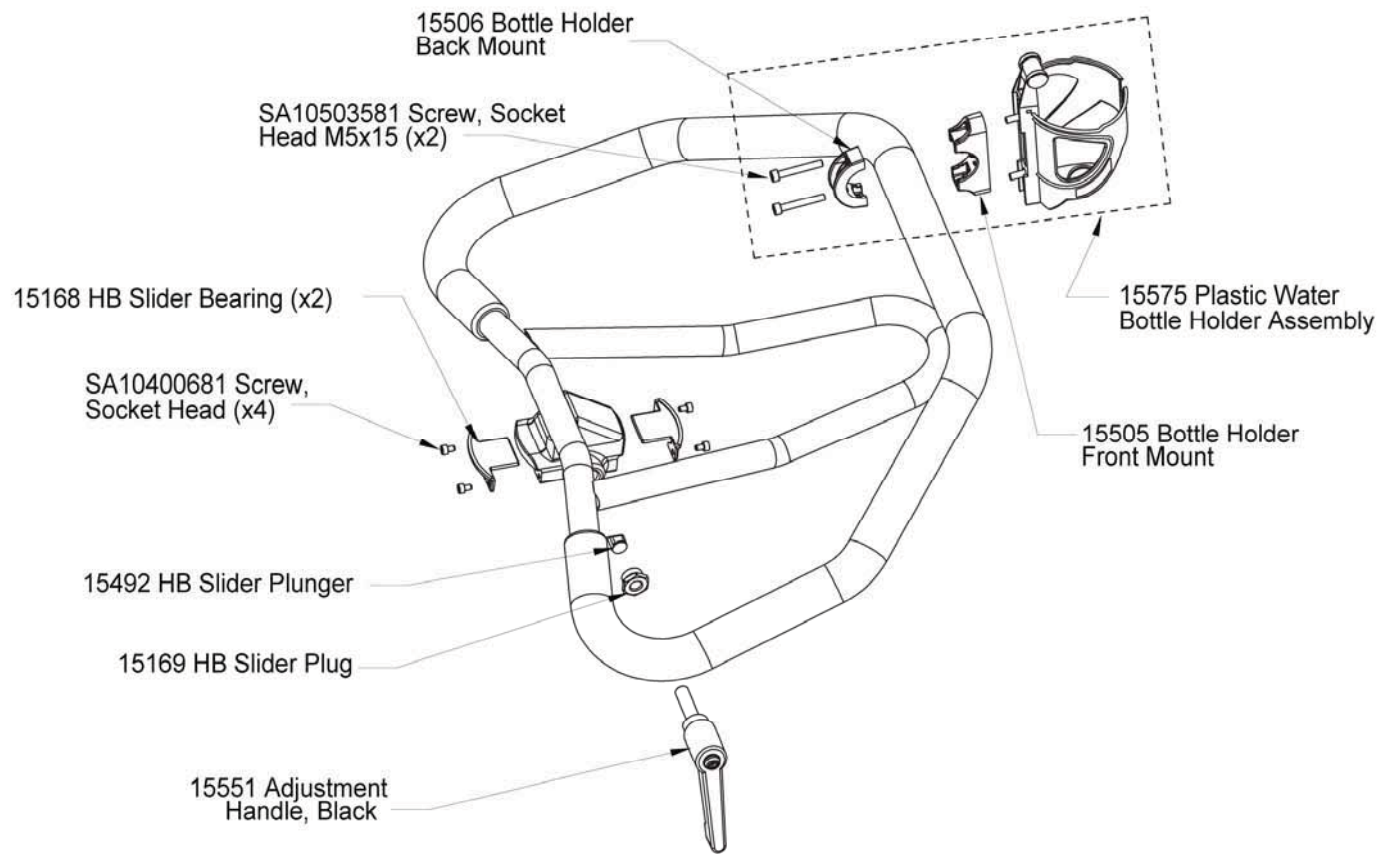

LeMond RevMaster Exploded Views

15100-6

Document NO: 300138

Rev. 5

2-16-09

Front Stabilizer/Belt Cover Exploded View

Left Side/Rear Stabilizer

15680 Handlebar Assembly

(Bottle Holder Assembly 15575 not included)

Seat Post Assembly

15387 Flywheel,
Nickel Plated

14083 Flat Head
Screw, M6x16(x3)

Flywheel Assembly

15341 Brake Assembly

15526 Fender Assembly

(Shoulder Bolts 15193 & 15194 Not Included)

W30800881	WASHER, STAR	
15269	WELDMENT, FENDER (ED)	
15126	WHEELS, TRANSPORT	

5/28/08