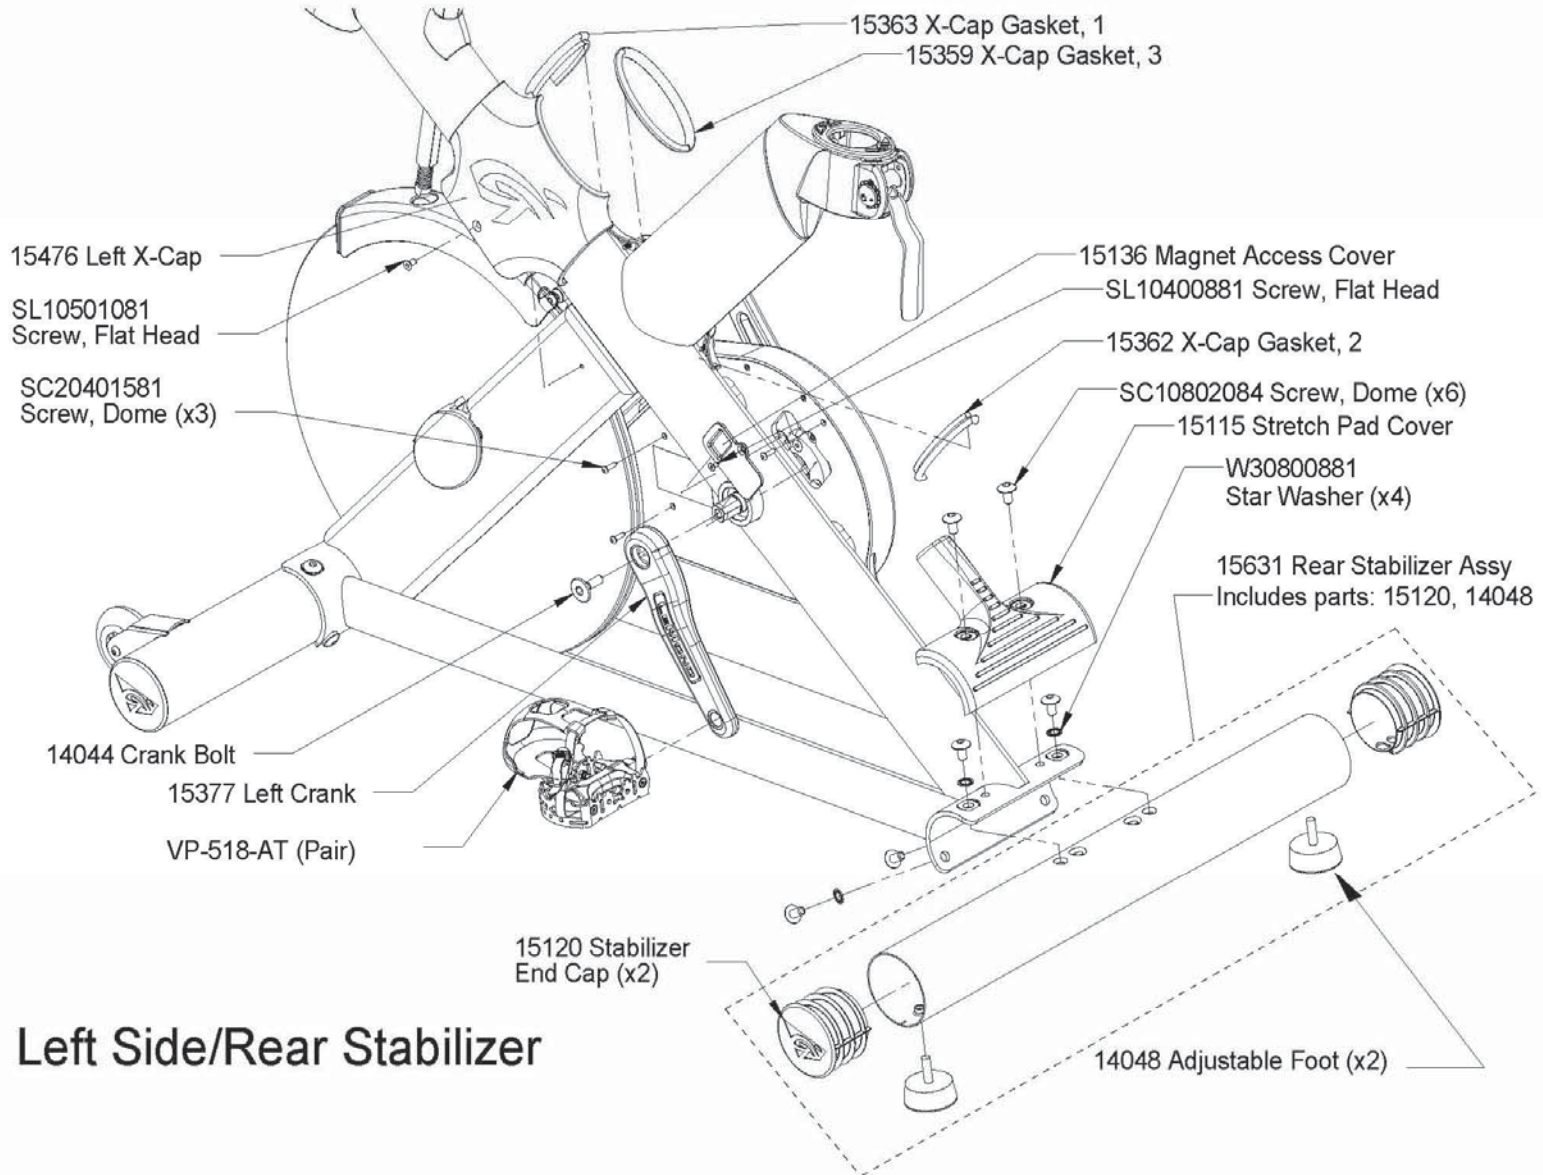

LeMond RevMaster Exploded Views

15100-6

Document NO: 300138

Rev. 5

2-16-09

Front Stabilizer/Belt Cover Exploded View

Left Side/Rear Stabilizer

15680 Handlebar Assembly

(Bottle Holder Assembly 15575 not included)

Seat Post Assembly

15387 Flywheel,
Nickel Plated

14083 Flat Head
Screw, M6x16(x3)

Flywheel Assembly

15341 Brake Assembly

15526 Fender Assembly

(Shoulder Bolts 15193 & 15194 Not Included)

REVMaster "PRO"- PARTS LIST

Item Number	Item Description	
15682	ACCESSORY KIT	
15401	ASSY INSTRUCTIONS	
15668	ASSY, BOTTOM BRACKET	
15443	ASSY, BRAKE ROD	
15526	ASSY, FENDER	
15646	ASSY, POST HANDLEBAR	
15534	ASSY, PLUNGER POST	
15648	ASSY, PULLEY, RT CRANK	
15575	ASSY, WATER BOTTLE HOLDER	
15238	BEARING, BRAKE CONTACT	
15603	BEARING, HANDLEBAR POST	
15653	BEARING, IDLER	
15353	BEARING, PLUNGER POST	
15604	BEARING, SEAT POST	
15528	BEARING, SPRING (FENDER)	
15168	BEARING, SLIDER (HANDLE BAR)	
15296	BELT, DRIVE	
14044	BOLT, CRANK PULLEY	
15193	BOLT, SHOULDER (FENDER) FEM	
15194	BOLT, SHOULDER (FENDER) MALE	
15341	BRAKE ASSY	
15509	BUMPSTOP, HANDLEBAR POST	
15350-1	CADENCE PILOT METER	
15332	CAP, CASTING (BLK)	
15331	CAP, CASTING (YLV)	
15120	CAP, END (STABILIZER)	
15265	CAP, END TRACK	
15402	CD, REV2	
15609	CLAMP, SEAT	
15135	COVER, BELT (INSIDE)	
15319	COVER, BELT LM	
15527	COVER, BRAKE (FENDER)	
15134	COVER, BRAKE	
15136	COVER, MAGNET ACCESS	
15115	COVER, STRETCH PAD	
15363	COVER, X (GASKET FRONT)	
15362	COVER, X (GASKET REAR)	
15359	COVER, X (GASKET TOP)	
15476	COVER, X LEFT	
15477	COVER, X RIGHT	
15377	CRANK, LEFT	
15596	DECAL, CROSS FRAME REV2 BLK	
15387	FLYWHEEL	
15358	FUSE, POST PLUNGER	
15551	HANDLE, ADJ (BLK)	
15571	HANDLE, ADJ (YLV)	
15357	HANDLE, DIP (HBR) BLK	
15345	HANDLE, DIPPED (YELLOW)	
15471	HANDLE, POST (LIMITER)	
15680	HANDLEBAR ASSY BLK	
15615	HANDLEBAR ASSY YLV	
15448	HUB ASSY, FLYWHEEL	
15647	INDICATOR, HANDLEBAR POST	
15490	LABEL, ELLIPSE	

W30800881	WASHER, STAR	
15269	WELDMENT, FENDER (ED)	
15126	WHEELS, TRANSPORT	

5/28/08