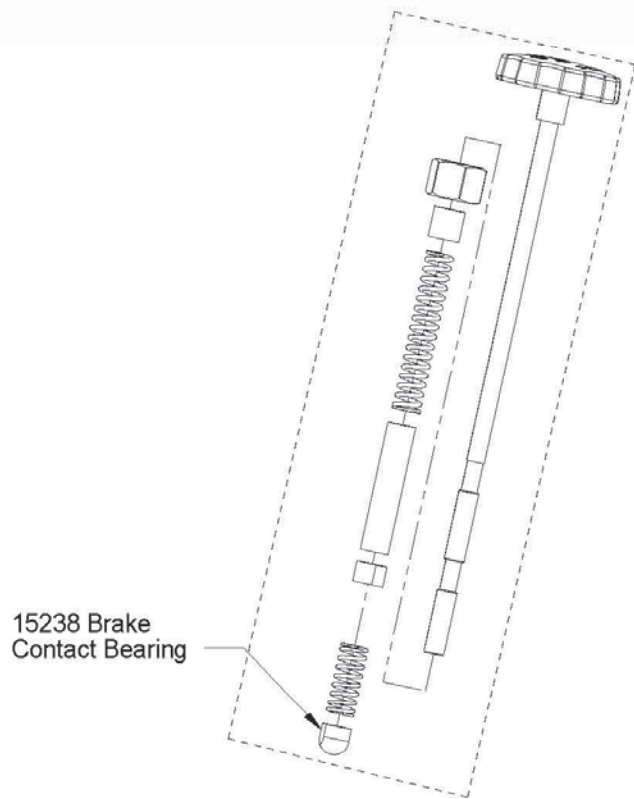

LeMond RevMaster Exploded Views

15100-6

Document NO: 300138

Rev. 5

2-16-09

Front Stabilizer/Belt Cover Exploded View

Left Side/Rear Stabilizer

15680 Handlebar Assembly

(Bottle Holder Assembly 15575 not included)

Seat Post Assembly

15387 Flywheel,
Nickel Plated

14083 Flat Head
Screw, M6x16(x3)

Flywheel Assembly

15341 Brake Assembly

15526 Fender Assembly

(Shoulder Bolts 15193 & 15194 Not Included)

REVMaster "PRO"- PARTS LIST

Item Number	Item Description	
15682	ACCESSORY KIT	
15401	ASSY INSTRUCTIONS	
15668	ASSY, BOTTOM BRACKET	
15443	ASSY, BRAKE ROD	
15526	ASSY, FENDER	
15646	ASSY, POST HANDLEBAR	
15534	ASSY, PLUNGER POST	
15648	ASSY, PULLEY, RT CRANK	
15575	ASSY, WATER BOTTLE HOLDER	
15238	BEARING, BRAKE CONTACT	
15603	BEARING, HANDLEBAR POST	
15653	BEARING, IDLER	
15353	BEARING, PLUNGER POST	
15604	BEARING, SEAT POST	
15528	BEARING, SPRING (FENDER)	
15168	BEARING, SLIDER (HANDLE BAR)	
15296	BELT, DRIVE	
14044	BOLT, CRANK PULLEY	
15193	BOLT, SHOULDER (FENDER) FEM	
15194	BOLT, SHOULDER (FENDER) MALE	
15341	BRAKE ASSY	
15509	BUMPSTOP, HANDLEBAR POST	
15350-1	CADENCE PILOT METER	
15332	CAP, CASTING (BLK)	
15331	CAP, CASTING (YLV)	
15120	CAP, END (STABILIZER)	
15265	CAP, END TRACK	
15402	CD, REV2	
15609	CLAMP, SEAT	
15135	COVER, BELT (INSIDE)	
15319	COVER, BELT LM	
15527	COVER, BRAKE (FENDER)	
15134	COVER, BRAKE	
15136	COVER, MAGNET ACCESS	
15115	COVER, STRETCH PAD	
15363	COVER, X (GASKET FRONT)	
15362	COVER, X (GASKET REAR)	
15359	COVER, X (GASKET TOP)	
15476	COVER, X LEFT	
15477	COVER, X RIGHT	
15377	CRANK, LEFT	
15596	DECAL, CROSS FRAME REV2 BLK	
15387	FLYWHEEL	
15358	FUSE, POST PLUNGER	
15551	HANDLE, ADJ (BLK)	
15571	HANDLE, ADJ (YLV)	
15357	HANDLE, DIP (HBR) BLK	
15345	HANDLE, DIPPED (YELLOW)	
15471	HANDLE, POST (LIMITER)	
15680	HANDLEBAR ASSY BLK	
15615	HANDLEBAR ASSY YLV	
15448	HUB ASSY, FLYWHEEL	
15647	INDICATOR, HANDLEBAR POST	
15490	LABEL, ELLIPSE	

W30800881	WASHER, STAR	
15269	WELDMENT, FENDER (ED)	
15126	WHEELS, TRANSPORT	

5/28/08