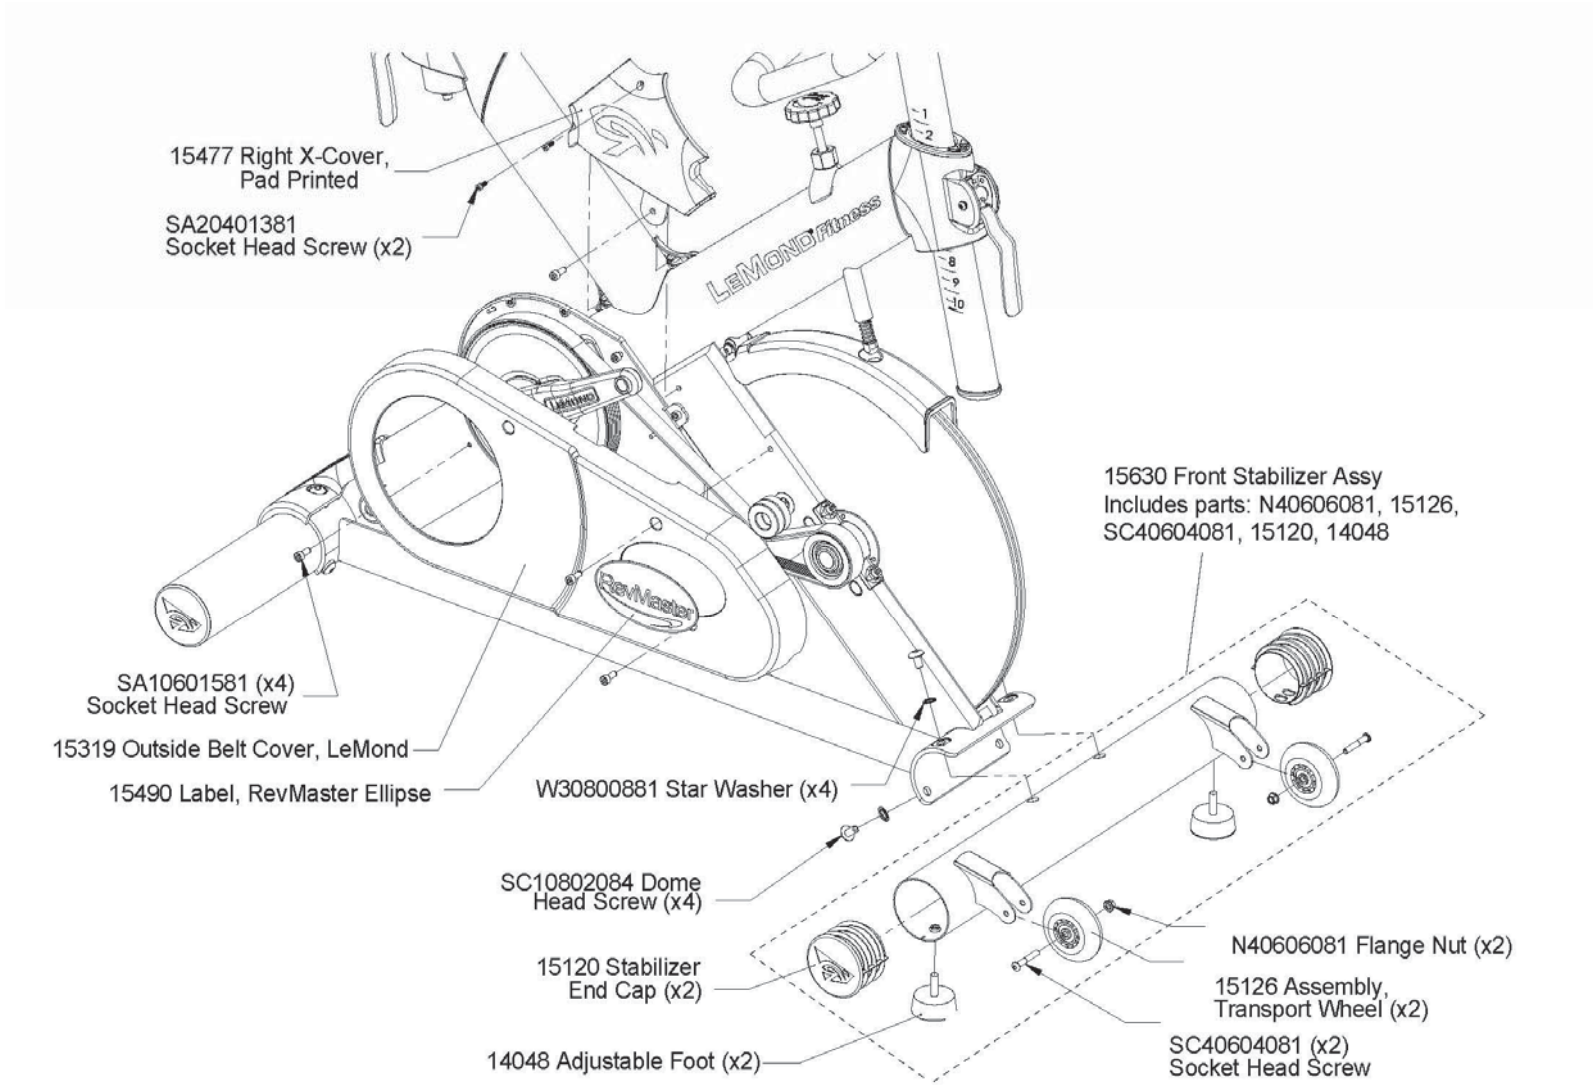

LeMond RevMaster Exploded Views

15100-6

Document NO: 300138

Rev. 5

2-16-09

Front Stabilizer/Belt Cover Exploded View

Left Side/Rear Stabilizer

15680 Handlebar Assembly

(Bottle Holder Assembly 15575 not included)

Seat Post Assembly

15387 Flywheel,
Nickel Plated

14083 Flat Head
Screw, M6x16(x3)

Flywheel Assembly

15341 Brake Assembly

15526 Fender Assembly

(Shoulder Bolts 15193 & 15194 Not Included)

REVMaster "PRO"- PARTS LIST

Item Number	Item Description	
15682	ACCESSORY KIT	
15401	ASSY INSTRUCTIONS	
15668	ASSY, BOTTOM BRACKET	
15443	ASSY, BRAKE ROD	
15526	ASSY, FENDER	
15646	ASSY, POST HANDLEBAR	
15534	ASSY, PLUNGER POST	
15648	ASSY, PULLEY, RT CRANK	
15575	ASSY, WATER BOTTLE HOLDER	
15238	BEARING, BRAKE CONTACT	
15603	BEARING, HANDLEBAR POST	
15653	BEARING, IDLER	
15353	BEARING, PLUNGER POST	
15604	BEARING, SEAT POST	
15528	BEARING, SPRING (FENDER)	
15168	BEARING, SLIDER (HANDLE BAR)	
15296	BELT, DRIVE	
14044	BOLT, CRANK PULLEY	
15193	BOLT, SHOULDER (FENDER) FEM	
15194	BOLT, SHOULDER (FENDER) MALE	
15341	BRAKE ASSY	
15509	BUMPSTOP, HANDLEBAR POST	
15350-1	CADENCE PILOT METER	
15332	CAP, CASTING (BLK)	
15331	CAP, CASTING (YLV)	
15120	CAP, END (STABILIZER)	
15265	CAP, END TRACK	
15402	CD, REV2	
15609	CLAMP, SEAT	
15135	COVER, BELT (INSIDE)	
15319	COVER, BELT LM	
15527	COVER, BRAKE (FENDER)	
15134	COVER, BRAKE	
15136	COVER, MAGNET ACCESS	
15115	COVER, STRETCH PAD	
15363	COVER, X (GASKET FRONT)	
15362	COVER, X (GASKET REAR)	
15359	COVER, X (GASKET TOP)	
15476	COVER, X LEFT	
15477	COVER, X RIGHT	
15377	CRANK, LEFT	
15596	DECAL, CROSS FRAME REV2 BLK	
15387	FLYWHEEL	
15358	FUSE, POST PLUNGER	
15551	HANDLE, ADJ (BLK)	
15571	HANDLE, ADJ (YLV)	
15357	HANDLE, DIP (HBR) BLK	
15345	HANDLE, DIPPED (YELLOW)	
15471	HANDLE, POST (LIMITER)	
15680	HANDLEBAR ASSY BLK	
15615	HANDLEBAR ASSY YLV	
15448	HUB ASSY, FLYWHEEL	
15647	INDICATOR, HANDLEBAR POST	
15490	LABEL, ELLIPSE	

W30800881	WASHER, STAR	
15269	WELDMENT, FENDER (ED)	
15126	WHEELS, TRANSPORT	

5/28/08