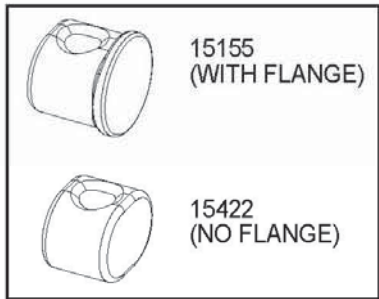

15387 Flywheel,
Nickel Plated

14083 Flat Head
Screw, M6x16(x3)

Flywheel Assembly