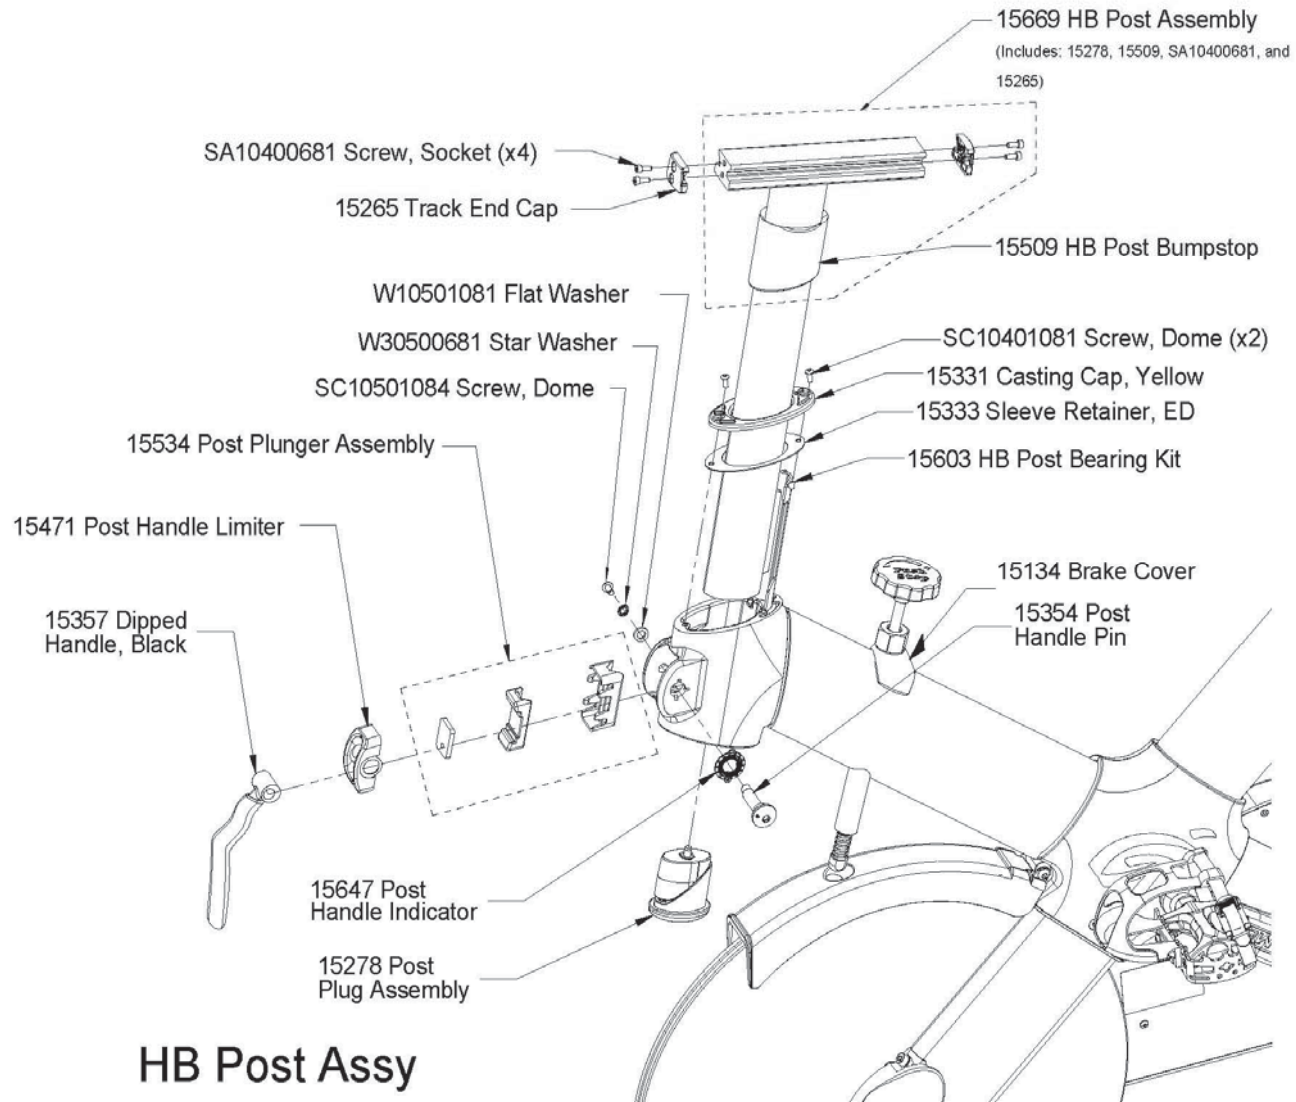

LeMond RevMaster Exploded Views

15100-6

Document NO: 300138

Rev. 5

2-16-09

Front Stabilizer/Belt Cover Exploded View

Left Side/Rear Stabilizer

15680 Handlebar Assembly

(Bottle Holder Assembly 15575 not included)

Seat Post Assembly

15387 Flywheel,
Nickel Plated

14083 Flat Head
Screw, M6x16(x3)

Flywheel Assembly

15341 Brake Assembly

15526 Fender Assembly

(Shoulder Bolts 15193 & 15194 Not Included)

REVMaster "PRO"- PARTS LIST

Item Number	Item Description	
15682	ACCESSORY KIT	
15401	ASSY INSTRUCTIONS	
15668	ASSY, BOTTOM BRACKET	
15443	ASSY, BRAKE ROD	
15526	ASSY, FENDER	
15646	ASSY, POST HANDLEBAR	
15534	ASSY, PLUNGER POST	
15648	ASSY, PULLEY, RT CRANK	
15575	ASSY, WATER BOTTLE HOLDER	
15238	BEARING, BRAKE CONTACT	
15603	BEARING, HANDLEBAR POST	
15653	BEARING, IDLER	
15353	BEARING, PLUNGER POST	
15604	BEARING, SEAT POST	
15528	BEARING, SPRING (FENDER)	
15168	BEARING, SLIDER (HANDLE BAR)	
15296	BELT, DRIVE	
14044	BOLT, CRANK PULLEY	
15193	BOLT, SHOULDER (FENDER) FEM	
15194	BOLT, SHOULDER (FENDER) MALE	
15341	BRAKE ASSY	
15509	BUMPSTOP, HANDLEBAR POST	
15350-1	CADENCE PILOT METER	
15332	CAP, CASTING (BLK)	
15331	CAP, CASTING (YLV)	
15120	CAP, END (STABILIZER)	
15265	CAP, END TRACK	
15402	CD, REV2	
15609	CLAMP, SEAT	
15135	COVER, BELT (INSIDE)	
15319	COVER, BELT LM	
15527	COVER, BRAKE (FENDER)	
15134	COVER, BRAKE	
15136	COVER, MAGNET ACCESS	
15115	COVER, STRETCH PAD	
15363	COVER, X (GASKET FRONT)	
15362	COVER, X (GASKET REAR)	
15359	COVER, X (GASKET TOP)	
15476	COVER, X LEFT	
15477	COVER, X RIGHT	
15377	CRANK, LEFT	
15596	DECAL, CROSS FRAME REV2 BLK	
15387	FLYWHEEL	
15358	FUSE, POST PLUNGER	
15551	HANDLE, ADJ (BLK)	
15571	HANDLE, ADJ (YLV)	
15357	HANDLE, DIP (HBR) BLK	
15345	HANDLE, DIPPED (YELLOW)	
15471	HANDLE, POST (LIMITER)	
15680	HANDLEBAR ASSY BLK	
15615	HANDLEBAR ASSY YLV	
15448	HUB ASSY, FLYWHEEL	
15647	INDICATOR, HANDLEBAR POST	
15490	LABEL, ELLIPSE	

W30800881	WASHER, STAR	
15269	WELDMENT, FENDER (ED)	
15126	WHEELS, TRANSPORT	

5/28/08