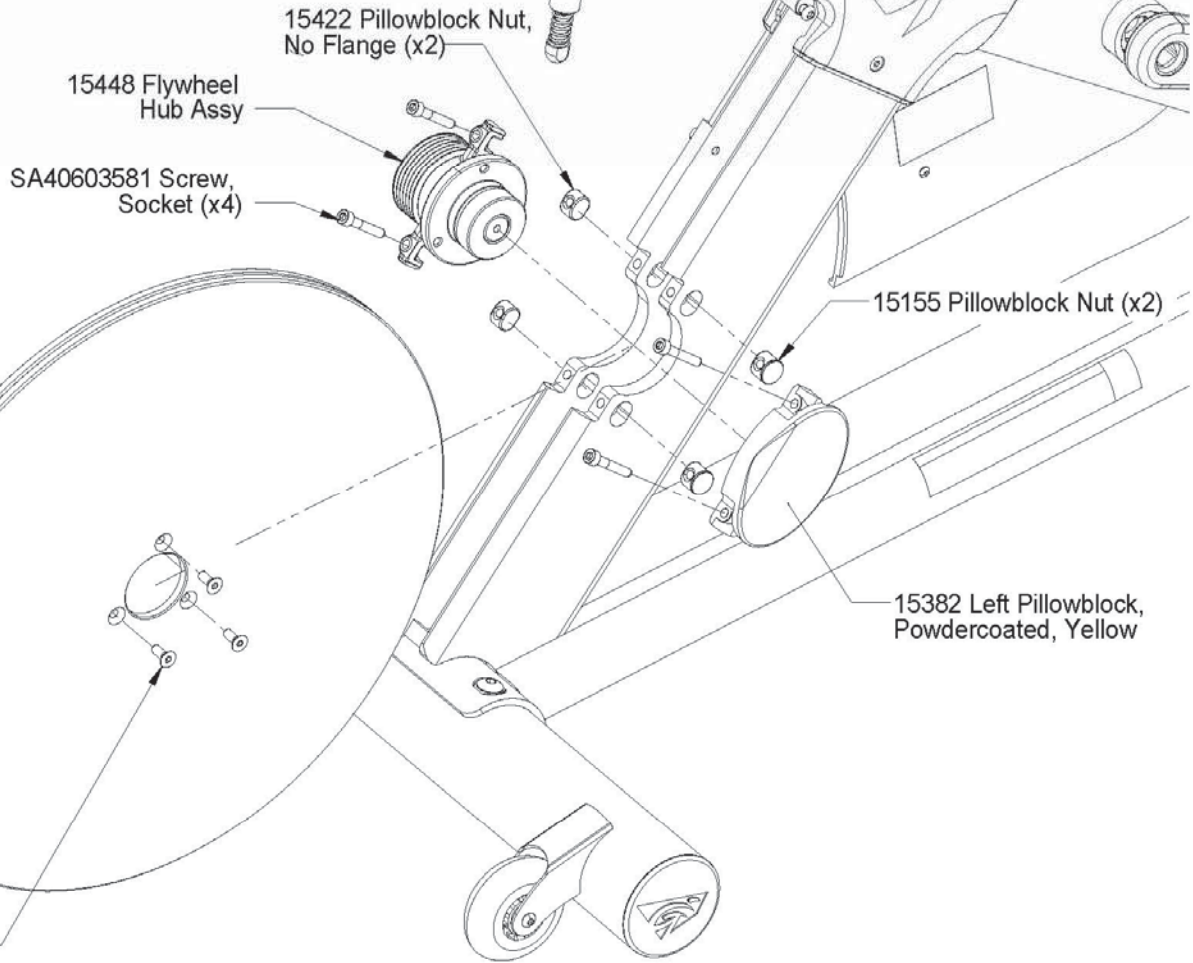

LeMond RevMaster Exploded Views

15100-6

Document NO: 300138

Rev. 5

2-16-09

Front Stabilizer/Belt Cover Exploded View

Left Side/Rear Stabilizer

15680 Handlebar Assembly

(Bottle Holder Assembly 15575 not included)

Seat Post Assembly

15387 Flywheel,
Nickel Plated

14083 Flat Head
Screw, M6x16(x3)

Flywheel Assembly

15341 Brake Assembly

15526 Fender Assembly

(Shoulder Bolts 15193 & 15194 Not Included)

REVMaster "PRO"- PARTS LIST

Item Number	Item Description	
15682	ACCESSORY KIT	
15401	ASSY INSTRUCTIONS	
15668	ASSY, BOTTOM BRACKET	
15443	ASSY, BRAKE ROD	
15526	ASSY, FENDER	
15646	ASSY, POST HANDLEBAR	
15534	ASSY, PLUNGER POST	
15648	ASSY, PULLEY, RT CRANK	
15575	ASSY, WATER BOTTLE HOLDER	
15238	BEARING, BRAKE CONTACT	
15603	BEARING, HANDLEBAR POST	
15653	BEARING, IDLER	
15353	BEARING, PLUNGER POST	
15604	BEARING, SEAT POST	
15528	BEARING, SPRING (FENDER)	
15168	BEARING, SLIDER (HANDLE BAR)	
15296	BELT, DRIVE	
14044	BOLT, CRANK PULLEY	
15193	BOLT, SHOULDER (FENDER) FEM	
15194	BOLT, SHOULDER (FENDER) MALE	
15341	BRAKE ASSY	
15509	BUMPSTOP, HANDLEBAR POST	
15350-1	CADENCE PILOT METER	
15332	CAP, CASTING (BLK)	
15331	CAP, CASTING (YLV)	
15120	CAP, END (STABILIZER)	
15265	CAP, END TRACK	
15402	CD, REV2	
15609	CLAMP, SEAT	
15135	COVER, BELT (INSIDE)	
15319	COVER, BELT LM	
15527	COVER, BRAKE (FENDER)	
15134	COVER, BRAKE	
15136	COVER, MAGNET ACCESS	
15115	COVER, STRETCH PAD	
15363	COVER, X (GASKET FRONT)	
15362	COVER, X (GASKET REAR)	
15359	COVER, X (GASKET TOP)	
15476	COVER, X LEFT	
15477	COVER, X RIGHT	
15377	CRANK, LEFT	
15596	DECAL, CROSS FRAME REV2 BLK	
15387	FLYWHEEL	
15358	FUSE, POST PLUNGER	
15551	HANDLE, ADJ (BLK)	
15571	HANDLE, ADJ (YLV)	
15357	HANDLE, DIP (HBR) BLK	
15345	HANDLE, DIPPED (YELLOW)	
15471	HANDLE, POST (LIMITER)	
15680	HANDLEBAR ASSY BLK	
15615	HANDLEBAR ASSY YLV	
15448	HUB ASSY, FLYWHEEL	
15647	INDICATOR, HANDLEBAR POST	
15490	LABEL, ELLIPSE	