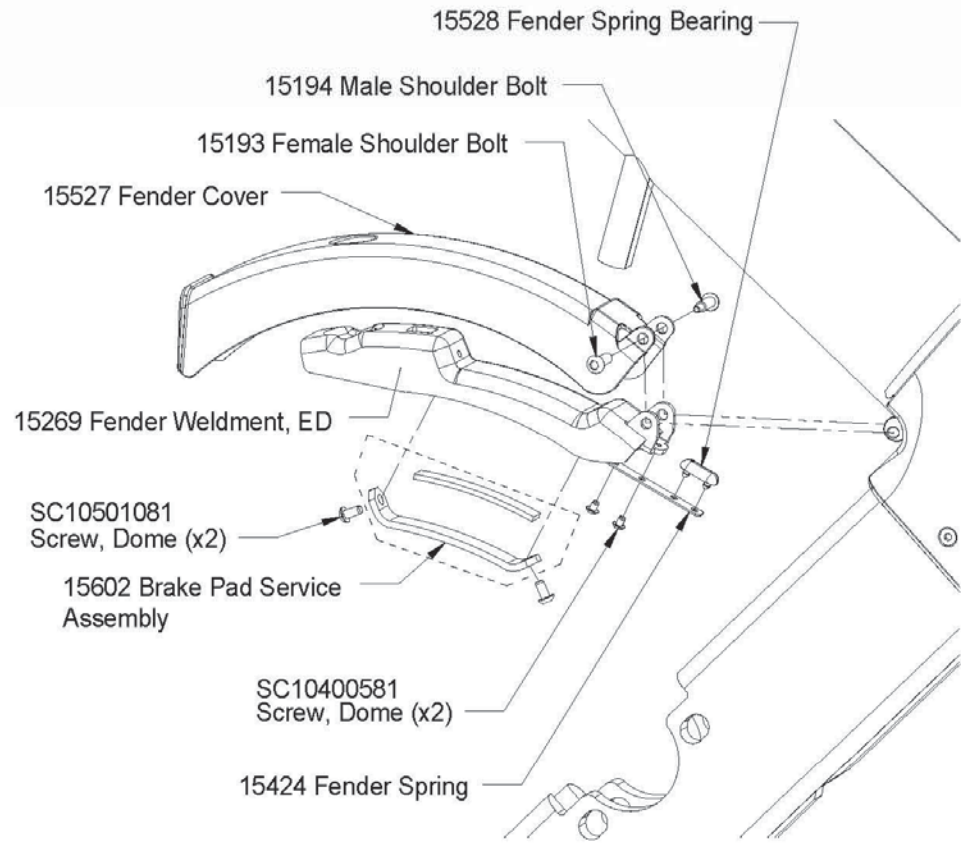

LeMond RevMaster Exploded Views

15100-6

Document NO: 300138

Rev. 5

2-16-09

Front Stabilizer/Belt Cover Exploded View

Left Side/Rear Stabilizer

15680 Handlebar Assembly

(Bottle Holder Assembly 15575 not included)

Seat Post Assembly

15387 Flywheel,
Nickel Plated

14083 Flat Head
Screw, M6x16(x3)

Flywheel Assembly

15341 Brake Assembly

15526 Fender Assembly

(Shoulder Bolts 15193 & 15194 Not Included)

REVMaster "PRO"- PARTS LIST

Item Number	Item Description	
15682	ACCESSORY KIT	
15401	ASSY INSTRUCTIONS	
15668	ASSY, BOTTOM BRACKET	
15443	ASSY, BRAKE ROD	
15526	ASSY, FENDER	
15646	ASSY, POST HANDLEBAR	
15534	ASSY, PLUNGER POST	
15648	ASSY, PULLEY, RT CRANK	
15575	ASSY, WATER BOTTLE HOLDER	
15238	BEARING, BRAKE CONTACT	
15603	BEARING, HANDLEBAR POST	
15653	BEARING, IDLER	
15353	BEARING, PLUNGER POST	
15604	BEARING, SEAT POST	
15528	BEARING, SPRING (FENDER)	
15168	BEARING, SLIDER (HANDLE BAR)	
15296	BELT, DRIVE	
14044	BOLT, CRANK PULLEY	
15193	BOLT, SHOULDER (FENDER) FEM	
15194	BOLT, SHOULDER (FENDER) MALE	
15341	BRAKE ASSY	
15509	BUMPSTOP, HANDLEBAR POST	
15350-1	CADENCE PILOT METER	
15332	CAP, CASTING (BLK)	
15331	CAP, CASTING (YLV)	
15120	CAP, END (STABILIZER)	
15265	CAP, END TRACK	
15402	CD, REV2	
15609	CLAMP, SEAT	
15135	COVER, BELT (INSIDE)	
15319	COVER, BELT LM	
15527	COVER, BRAKE (FENDER)	
15134	COVER, BRAKE	
15136	COVER, MAGNET ACCESS	
15115	COVER, STRETCH PAD	
15363	COVER, X (GASKET FRONT)	
15362	COVER, X (GASKET REAR)	
15359	COVER, X (GASKET TOP)	
15476	COVER, X LEFT	
15477	COVER, X RIGHT	
15377	CRANK, LEFT	
15596	DECAL, CROSS FRAME REV2 BLK	
15387	FLYWHEEL	
15358	FUSE, POST PLUNGER	
15551	HANDLE, ADJ (BLK)	
15571	HANDLE, ADJ (YLV)	
15357	HANDLE, DIP (HBR) BLK	
15345	HANDLE, DIPPED (YELLOW)	
15471	HANDLE, POST (LIMITER)	
15680	HANDLEBAR ASSY BLK	
15615	HANDLEBAR ASSY YLV	
15448	HUB ASSY, FLYWHEEL	
15647	INDICATOR, HANDLEBAR POST	
15490	LABEL, ELLIPSE	

W30800881	WASHER, STAR	
15269	WELDMENT, FENDER (ED)	
15126	WHEELS, TRANSPORT	

5/28/08