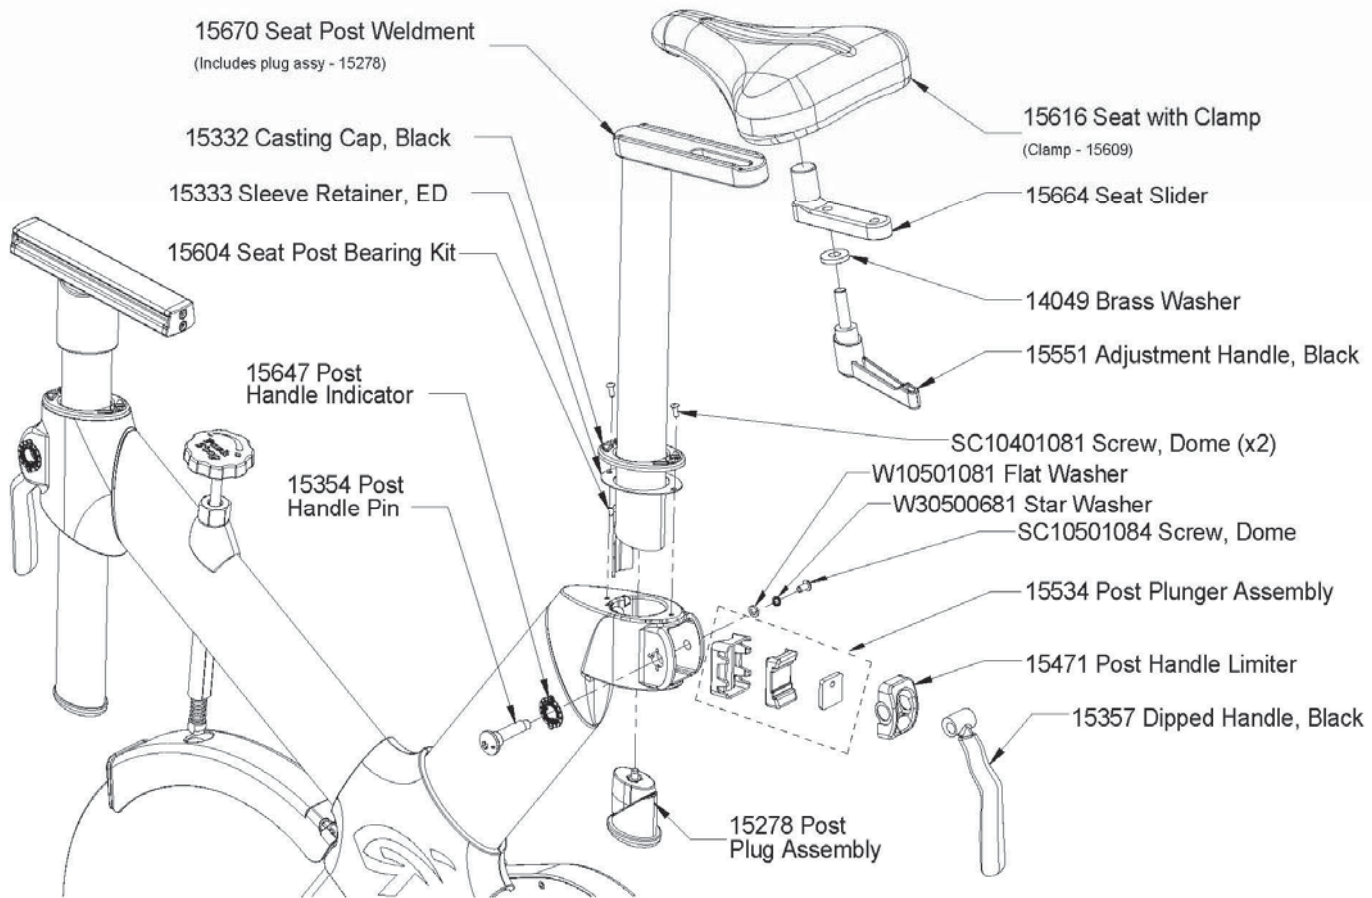

LeMond RevMaster Exploded Views

15100-6

Document NO: 300138

Rev. 5

2-16-09

Front Stabilizer/Belt Cover Exploded View

Left Side/Rear Stabilizer

15680 Handlebar Assembly

(Bottle Holder Assembly 15575 not included)

Seat Post Assembly

15387 Flywheel,
Nickel Plated

14083 Flat Head
Screw, M6x16(x3)

Flywheel Assembly

15341 Brake Assembly

15526 Fender Assembly

(Shoulder Bolts 15193 & 15194 Not Included)

W30800881	WASHER, STAR	
15269	WELDMENT, FENDER (ED)	
15126	WHEELS, TRANSPORT	

5/28/08