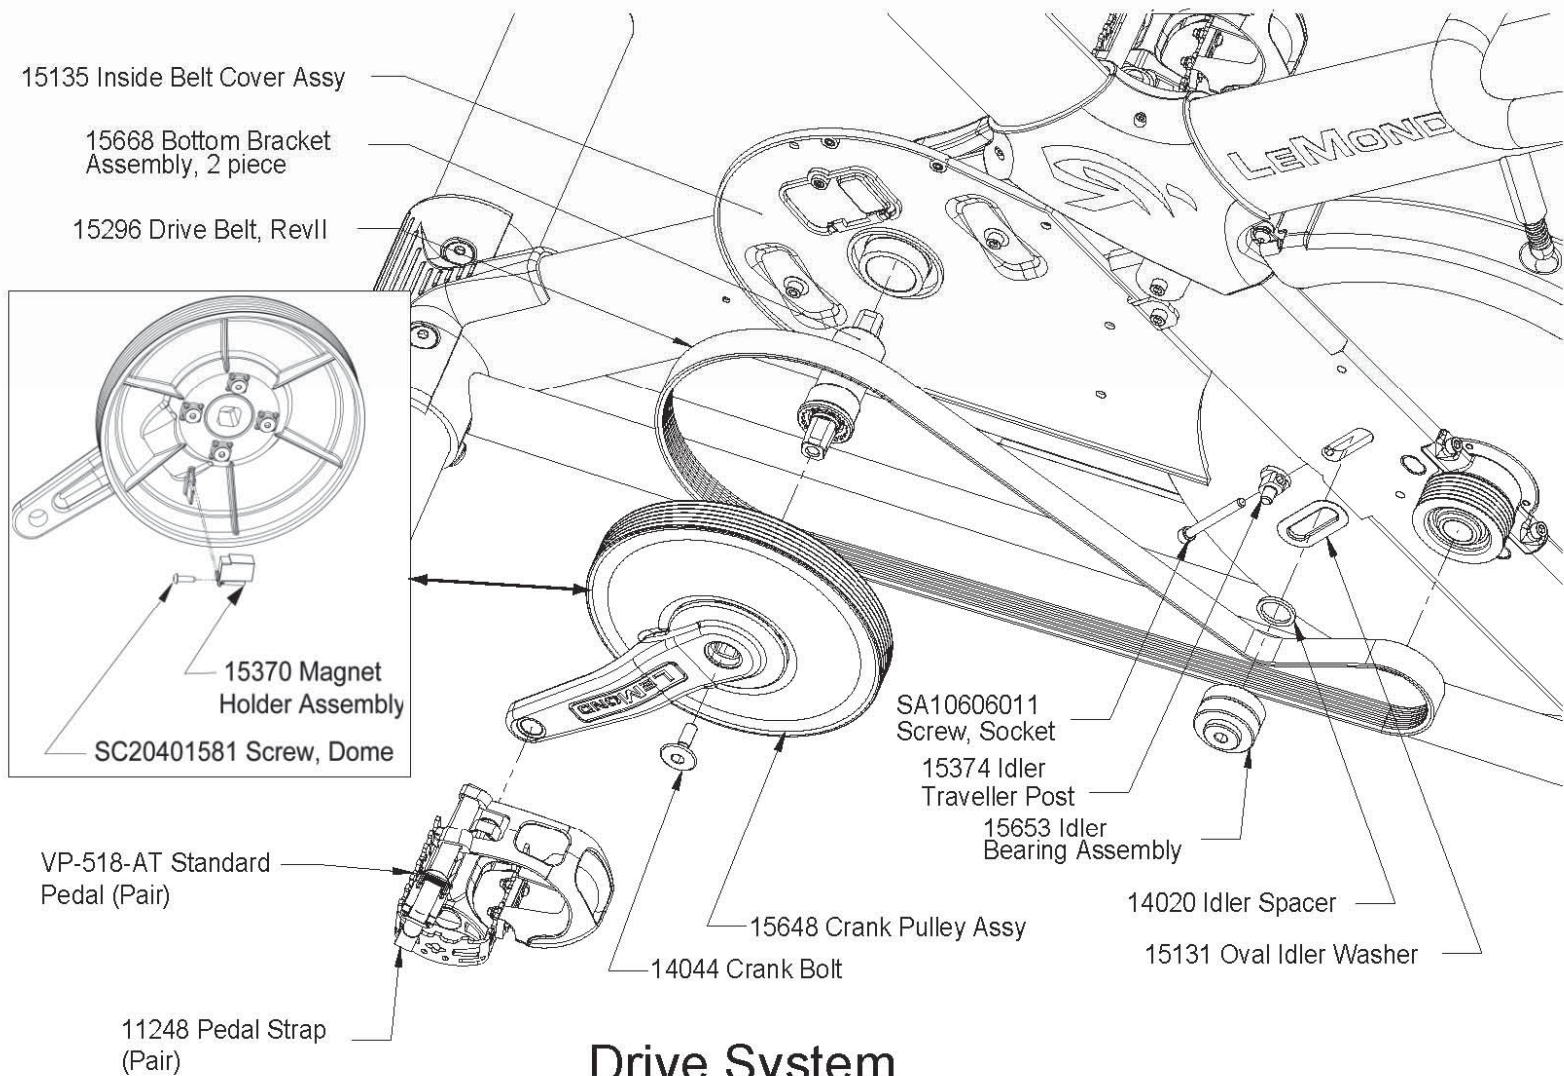

LeMond RevMaster Exploded Views

15100-6

Document NO: 300138

Rev. 5

2-16-09

Front Stabilizer/Belt Cover Exploded View

Left Side/Rear Stabilizer

15680 Handlebar Assembly

(Bottle Holder Assembly 15575 not included)

Seat Post Assembly

15387 Flywheel,
Nickel Plated

14083 Flat Head
Screw, M6x16(x3)

Flywheel Assembly

15341 Brake Assembly

15526 Fender Assembly

(Shoulder Bolts 15193 & 15194 Not Included)

REVMaster "PRO"- PARTS LIST

Item Number	Item Description	
15682	ACCESSORY KIT	
15401	ASSY INSTRUCTIONS	
15668	ASSY, BOTTOM BRACKET	
15443	ASSY, BRAKE ROD	
15526	ASSY, FENDER	
15646	ASSY, POST HANDLEBAR	
15534	ASSY, PLUNGER POST	
15648	ASSY, PULLEY, RT CRANK	
15575	ASSY, WATER BOTTLE HOLDER	
15238	BEARING, BRAKE CONTACT	
15603	BEARING, HANDLEBAR POST	
15653	BEARING, IDLER	
15353	BEARING, PLUNGER POST	
15604	BEARING, SEAT POST	
15528	BEARING, SPRING (FENDER)	
15168	BEARING, SLIDER (HANDLE BAR)	
15296	BELT, DRIVE	
14044	BOLT, CRANK PULLEY	
15193	BOLT, SHOULDER (FENDER) FEM	
15194	BOLT, SHOULDER (FENDER) MALE	
15341	BRAKE ASSY	
15509	BUMPSTOP, HANDLEBAR POST	
15350-1	CADENCE PILOT METER	
15332	CAP, CASTING (BLK)	
15331	CAP, CASTING (YLV)	
15120	CAP, END (STABILIZER)	
15265	CAP, END TRACK	
15402	CD, REV2	
15609	CLAMP, SEAT	
15135	COVER, BELT (INSIDE)	
15319	COVER, BELT LM	
15527	COVER, BRAKE (FENDER)	
15134	COVER, BRAKE	
15136	COVER, MAGNET ACCESS	
15115	COVER, STRETCH PAD	
15363	COVER, X (GASKET FRONT)	
15362	COVER, X (GASKET REAR)	
15359	COVER, X (GASKET TOP)	
15476	COVER, X LEFT	
15477	COVER, X RIGHT	
15377	CRANK, LEFT	
15596	DECAL, CROSS FRAME REV2 BLK	
15387	FLYWHEEL	
15358	FUSE, POST PLUNGER	
15551	HANDLE, ADJ (BLK)	
15571	HANDLE, ADJ (YLV)	
15357	HANDLE, DIP (HBR) BLK	
15345	HANDLE, DIPPED (YELLOW)	
15471	HANDLE, POST (LIMITER)	
15680	HANDLEBAR ASSY BLK	
15615	HANDLEBAR ASSY YLV	
15448	HUB ASSY, FLYWHEEL	
15647	INDICATOR, HANDLEBAR POST	
15490	LABEL, ELLIPSE	

W30800881	WASHER, STAR	
15269	WELDMENT, FENDER (ED)	
15126	WHEELS, TRANSPORT	

5/28/08